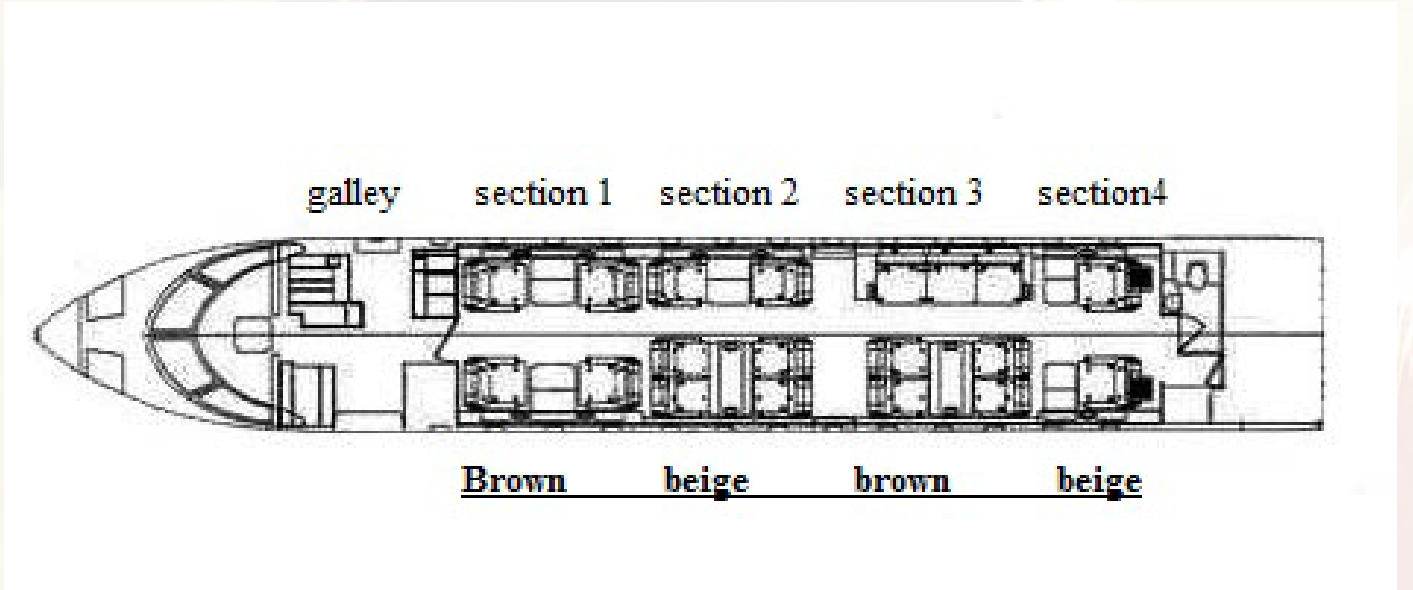

Exterior 01/2001

OVERALL WHITE WITH BLUE UNDERBELLY.

Interior 2012

NINETEEN PLACE INTERIOR W/ FWD DOUBLE CLUB, MID CONFERENCE GROUP OPP CLUB, AFT CONFERENCE GROUP OPP 3-PLACE DIVAN FOLLOWED BY DUAL FWD FACING SEATS. FWD & AFT SEATS & DIVAN IN BROWN LEATHER, MID CABIN & SINGLE SEAT IN BEIGE LEATHER, BEIGE BROWN PATTERNED CARPETING, HIGH GLOSS WOOD VENEER, BRUSHED SILVER HARDWARE. FWD GALLEY. AFT LAV.